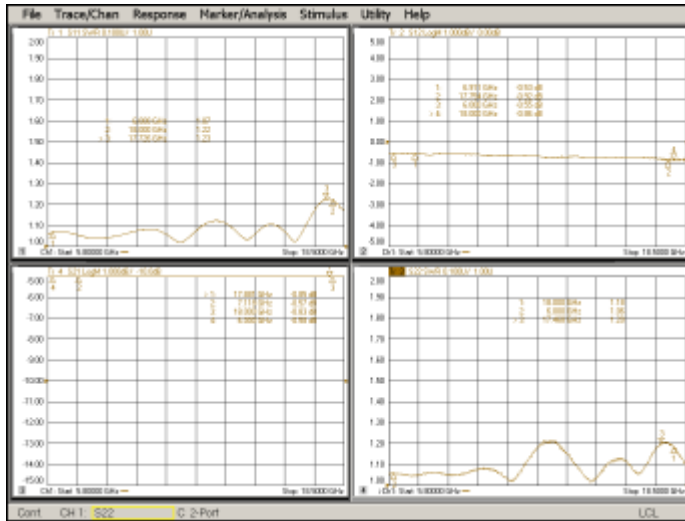

成都利德尔科技有限公司 ChengDu Leader Microwave Technology Co.,Ltd

电话: 028-65199117 传真: 028-65199116

<http://www.leadermicrowave.com> sales@leader-mw.com

TEL: +86-28-65199117 FAX: +86-28-65199116

Add: 中国 成都市成华区华翰路 89 号 610000

No.89,Huahan Road, chenghua Zone Chengdu, Sichuan China Zip Code:610000