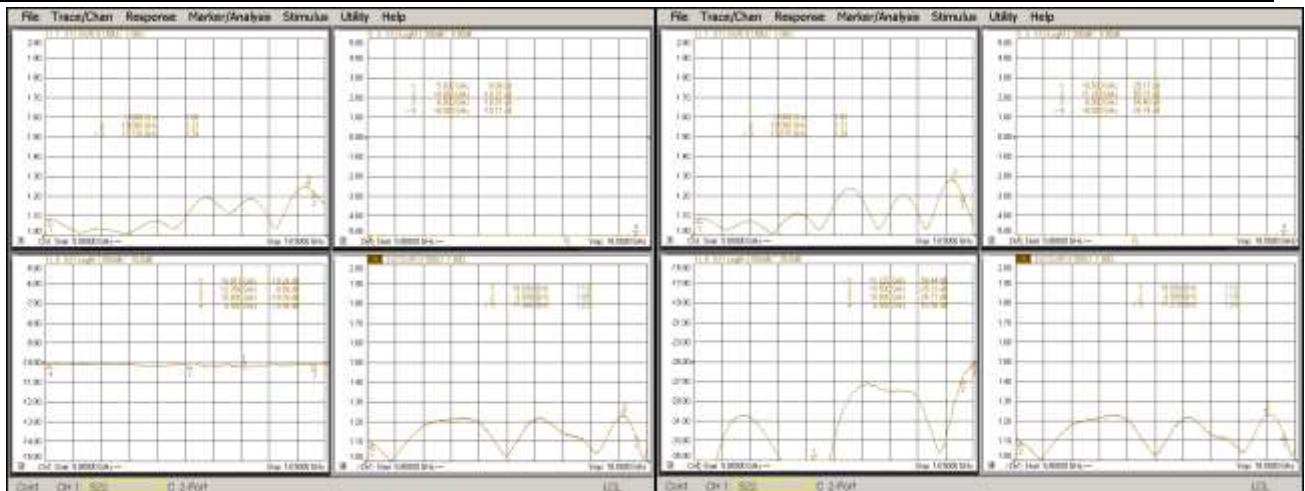

TEST DATA

成都利德尔科技有限公司 ChengDu Leader Microwave Technology Co.,Ltd

电话: 028-65199117 传真: 028-65199116

<http://www.leadermicrowave.com> sales@leader-mw.com

TEL: +86-28-65199117 FAX: +86-28-65199116

Add: 中国 成都市成华区华翰路 89 号 610000

No.89,Huahan Road, chenghua Zone Chengdu, Sichuan China Zip Code:610000