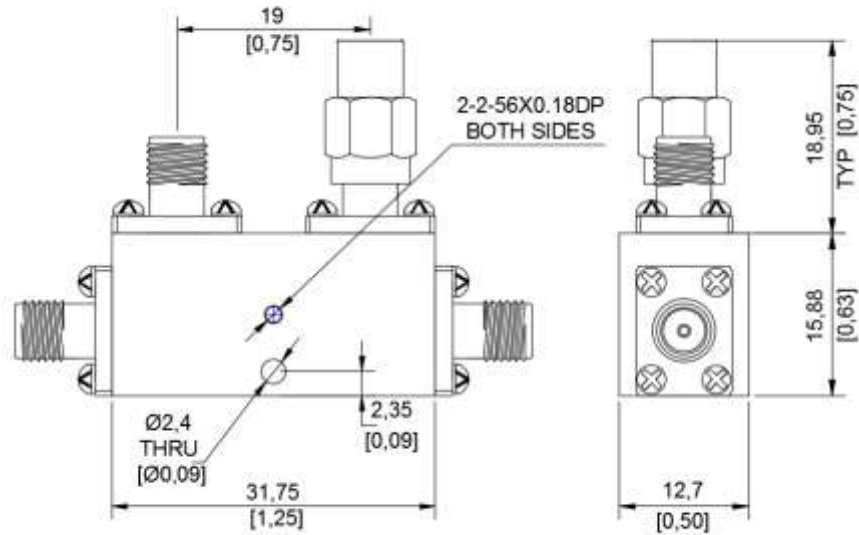

Product: 10dB directional coupler

Part Number: LDC-6/18-10s

Specification					
No.	Parameter	Minimum	Typical	Maximum	Units
1	Frequency range	6	-	18	GHz
2	Nominal Coupling		10		dB
4	Insertion Loss			1.0	db
5	Coupling Accuracy	-	-	±0.6	dB
6	Coupling Sensitivity to Frequency		-	±0.5	dB
7	Directivity:	14			dB
8	VSWR	-	-	1.4	-
9	Power			20	W cw
10	Operating Temperature Range	-40	-	+85	°C
11	Impedance	-	50	-	Ω
12	Connector	SMA-F			
13	Preferred finish	Yellow conductive oxidation			

Remarks:

1.Insertion loss Include Theoretical loss 0.46dB 2.Power rating is for load vswr better than 1.20:1

Environmental Specifications	
Operational Temperature	-40°C~+85°C
Storage Temperature	-50°C~+95°C
Vibration	25gRMS (15 degrees 2KHz) endurance, 1 hour per axis
Humidity	100% RH at 35°C, 95%RH at 40°C
Shock	20G for 11msec half sine wave,3 axis both directions
Mechanical Specifications	
Housing	Aluminum
Connector	Gold plated brass or stainless steel
Female Contact:	gold plated beryllium brass
Rohs	compliant
Weight	0.1kg

Outline Drawing:

All Dimensions in mm

成都利德尔科技有限公司 ChengDu Leader Microwave Technology Co.,Ltd

电话: 028-65199117 传真: 028-65199116

<http://www.leadermicrowave.com> sales@leader-mw.com

TEL: +86-28-65199117 FAX: +86-28-65199116

Add: 中国 成都市成华区华翰路 89 号 610000

No.89,Huahan Road, chenghua Zone Chengdu, Sichuan China Zip Code:610000

Outline Tolerances $\pm 0.5(0.02)$
Mounting Holes Tolerances $\pm 0.2(0.008)$
All Connectors: SMA-Female